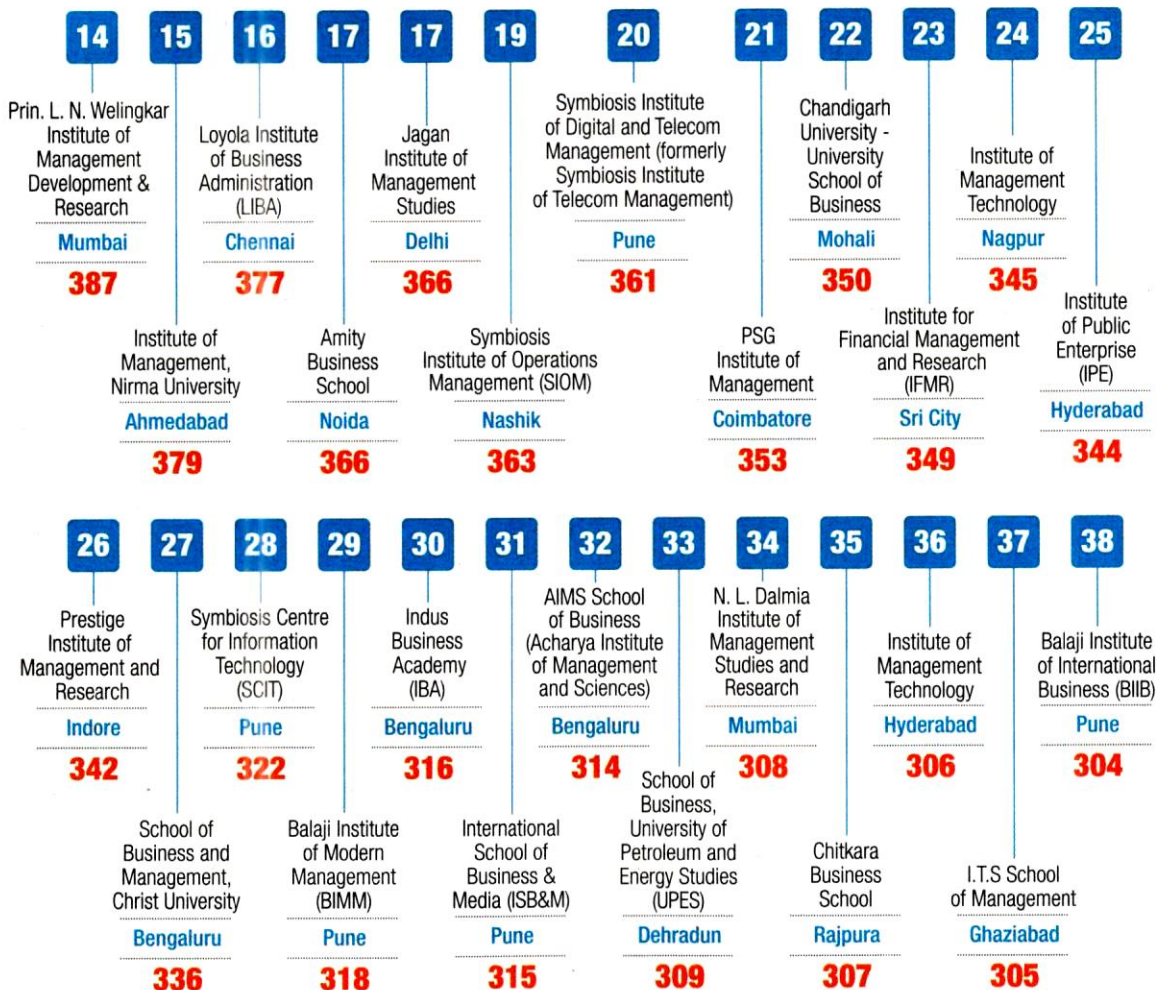

B-SCHOOLS

PRIVATE ALL INDIA

B-SCHOOLS NORTH ZONE

RANK 2021	GOVT (G)/ PVT (P)	COLLEGE	CITY	SCORE
1	G	Faculty of Management Studies (FMS)	Delhi	635
2	P	Management Development Institute (MDI)	Gurugram	627
3	P	Institute of Management Technology (IMT)	Ghaziabad	526
4	G	Indian Institute of Management (IIM)	Udaipur	446
5	G	Indian Institute of Management (IIM)	Rohtak	444
6	G	Indian Institute of Management (IIM)	Boadh Gaya	417
7	P	Birla Institute of Technology & Science (BITS)	Pilani	414
8	P	Lal Bahadur Shastri Institute of Management (LBSIM)	Delhi	409
9	P	Amity Business School	Noida	366
9	P	Jagan Institute of Management Studies	Delhi	366
11	P	Chandigarh University - University School of Business	Mohali	350
12	P	School of Business, University of Petroleum and Energy Studies (UPES)	Dehradun	309
13	P	Chitkara Business School	Rajpura	307
14	P	I.T.S School of Management	Ghaziabad	305
15	P	Institute of Management Studies (IMS)	Ghaziabad	289
16	P	Jagannath International Management School	Delhi	279
17	P	Apeejay School of Management	Delhi	277
18	P	Jaipuria Institute of Management	Ghaziabad	275
19	P	Doon Business School	Dehradun	273
20	P	Institute of Management Studies (IMS)	Noida	272
21	P	Amity Business School	Gurugram	271
22	P	Fortune Institute of International Business	Delhi	270
22	P	IIMR University	Jaipur	270
24	P	International School of Informatics & Management Technical Campus	Jaipur	267
25	P	NICE School of Business Studies, Shobhit University	Meerut	264
26	P	Quantum School of Business	Roorkee	263
27	P	Institute of Rural Management (IRM)	Jaipur	260
28	P	Faculty of Management Studies - Manav Rachna International Institute of Research and Studies	Faridabad	258
28	P	Lloyd Business School	Greater Noida	258
30	P	International Institute of Health Management Research	Delhi	251
31	G	The Business School, University of Jammu	Jammu	249
32	P	Ajay Kumar Garg Institute of Management	Ghaziabad	244
32	P	School of Management & Commerce, Poornima University	Jaipur	244
34	P	Greater Noida Institute of Technology - MBA Institute	Greater Noida	243
35	P	Amity Business School	Jaipur	241

A futuristic manager should be an effective change handler, as organisations are becoming more versatile. Future managers need to have the capability to foresee challenges in order to help the company retain its relevance.