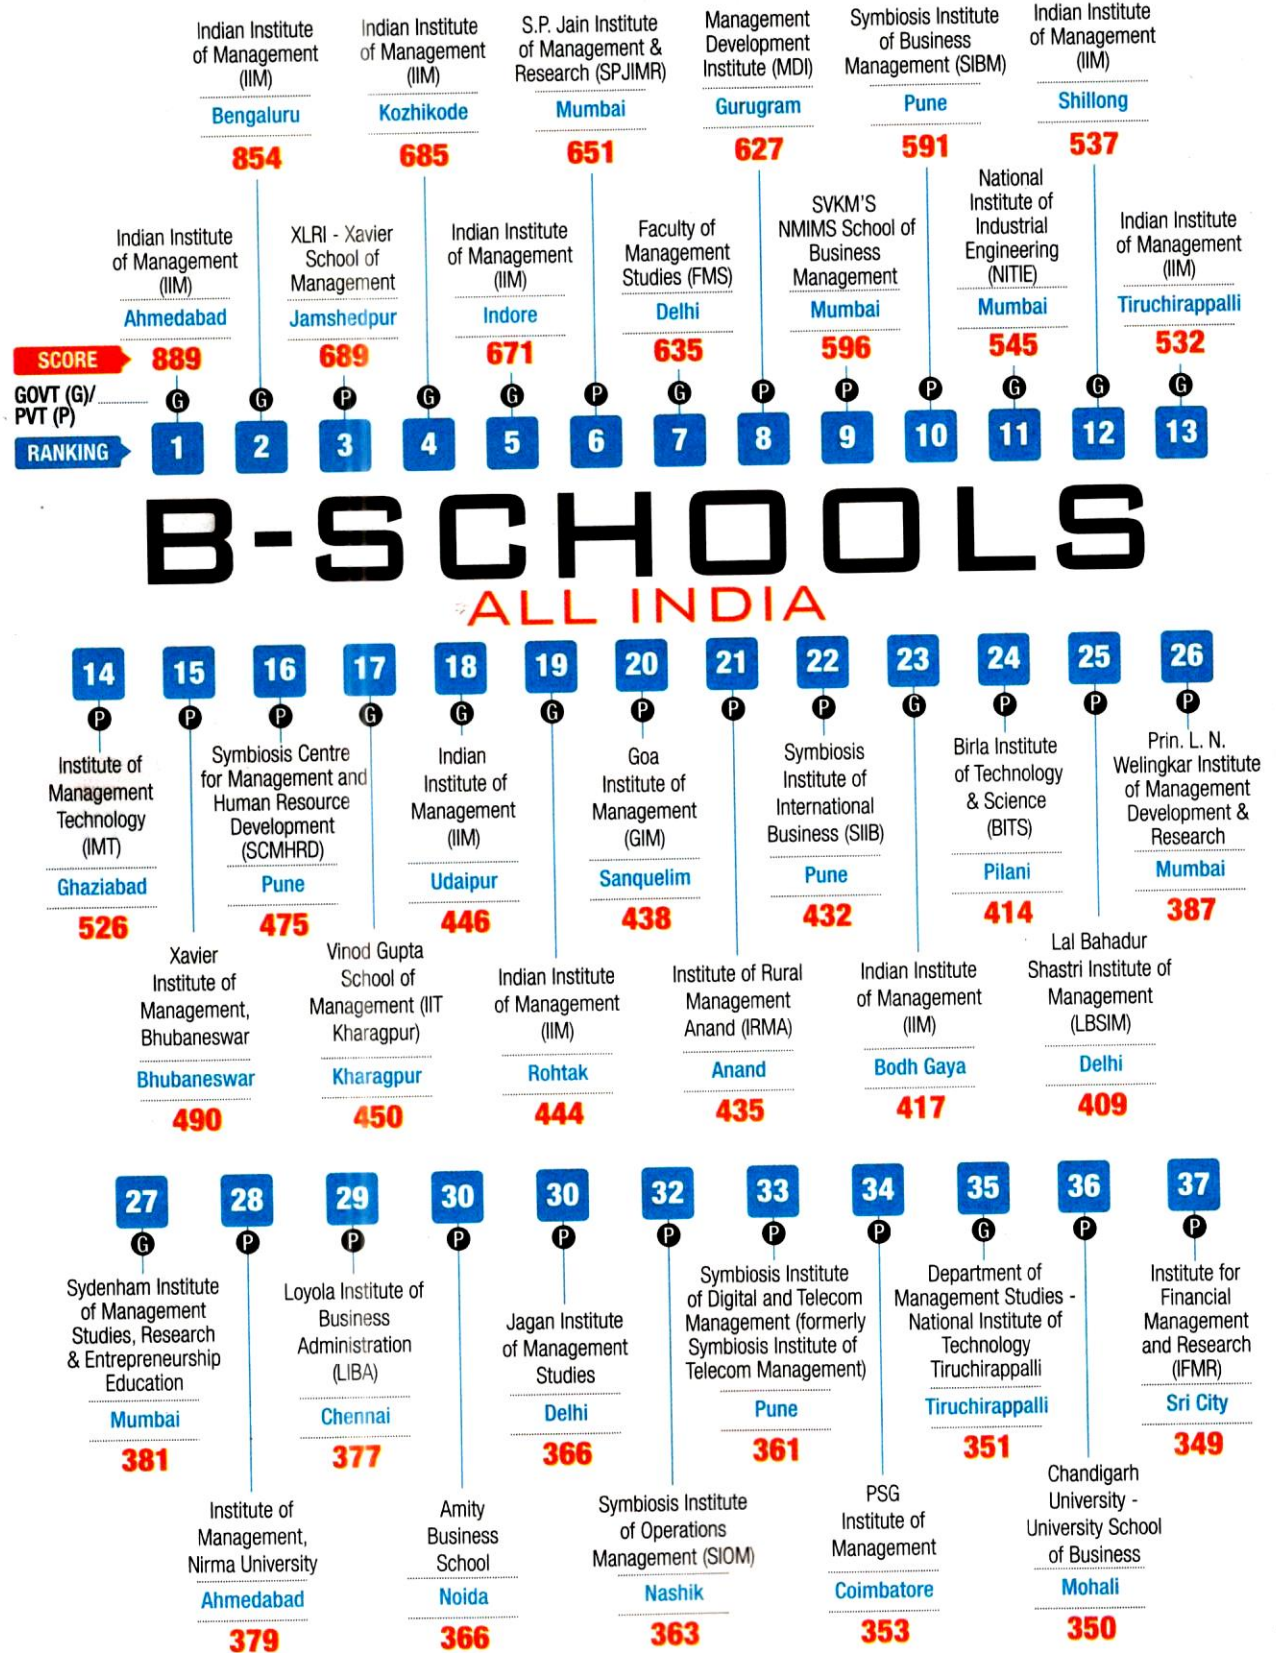

B-SCHOOLS

ALL INDIA