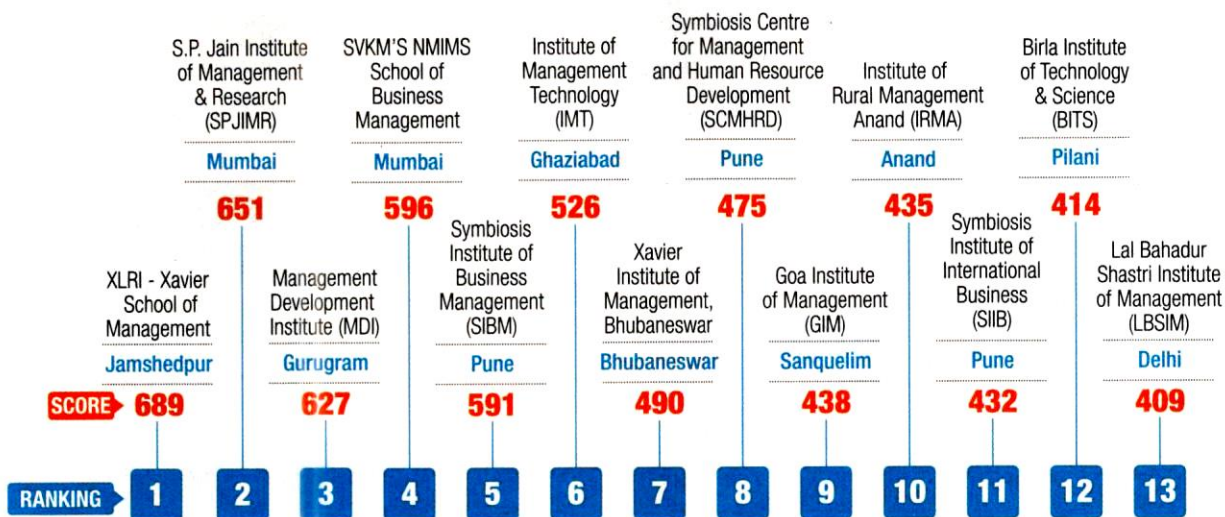

SUNIL ALAGH
FORMER CEO, BRITANNIA

SANJEEV BIKHCHANDANI
FOUNDER, NAUKRI.COM

K. GANESH
PROMOTER, BIGBASKET

DEEPAK OHRI
CEO, LEBUA HOTELS

SHARAD AGARWAL
INDIA HEAD, LAMBORGHINI
AND MORE....

B-SCHOOLS

ALL INDIA