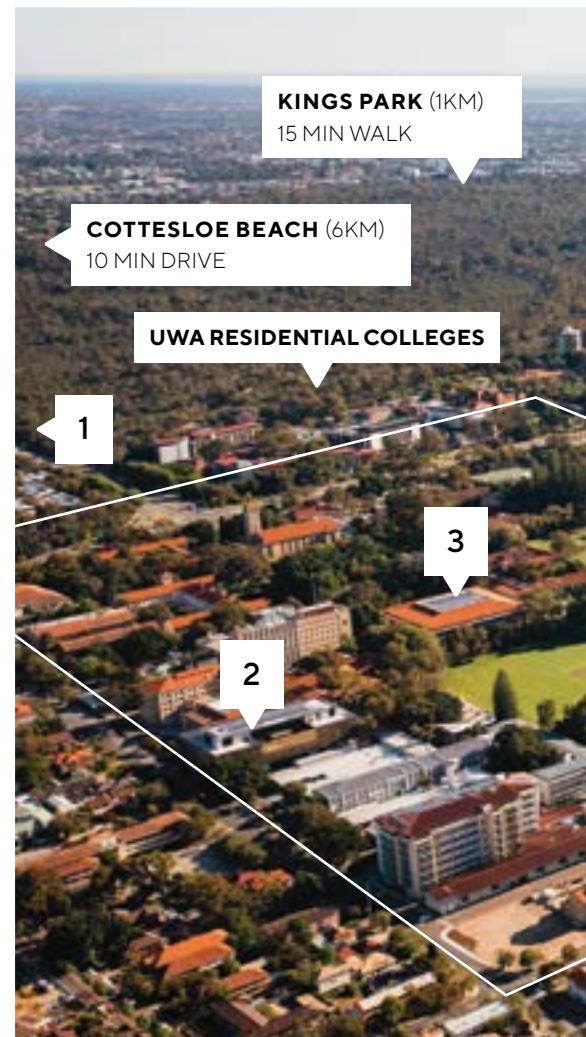

A vibrant campus

UWA's main campus is located on the picturesque banks of the Swan River (Derbarl Yerrigan), just minutes from Perth City.

Featuring expansive green spaces, cafés and shops, as well as a multitude of modern teaching and research facilities, our campus provides you with a world-class learning environment.

See the campus for yourself through our online virtual tour: uwa.edu.au/360-campus-tour/

UWA's Albany Centre

Located five hours' drive from Perth, the Albany Centre offers students a high-tech learning environment. Here you can experience all that regional Western Australia has to offer while studying at university.

uwa.edu.au/albany

1. UWA HEALTH CAMPUS

Specialist teaching and learning facilities for health and medical students.

2. EZONE UWA BUILDING

World-class learning space for engineering and mathematical science students.

3. REID LIBRARY

Extensive study spaces and convenient facilities at the heart of the Crawley campus.