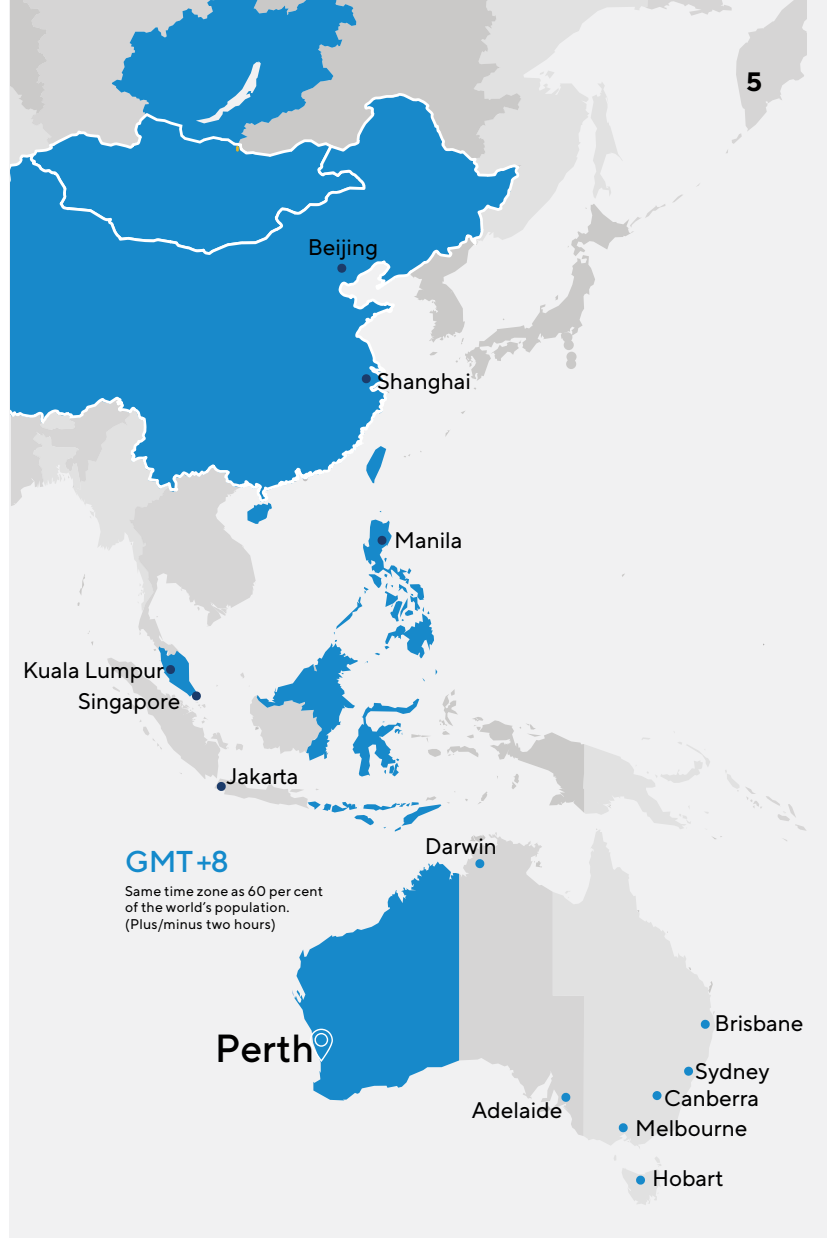

WARM CLIMATE

SUMMER: DECEMBER-FEBRUARY
AUTUMN: MARCH-MAY
WINTER: JUNE-AUGUST
SPRING: SEPTEMBER-NOVEMBER

AVERAGE ANNUAL INCOMES IN PERTH ARE 8% ABOVE THE NATIONAL AVERAGE

(AUSTRALIAN BUREAU OF STATISTICS, MAY 2020)

PERTH IS THE 6TH MOST LIVEABLE CITY IN THE WORLD

(ECONOMIST INTELLIGENCE UNIT'S SURVEY 2021)

PERTH IS AUSTRALIA'S 4TH-LARGEST CITY AND A MULTICULTURAL HUB

(THINK PERTH 2019)

PERTH IS ONE OF AUSTRALIA'S MOST AFFORDABLE CAPITAL CITIES

(ECONOMIST INTELLIGENCE UNIT'S SURVEY 2021)

3 TO 4 YEARS POST STUDY WORK VISAS

(DEPARTMENT OF HOME AFFAIRS 2021)